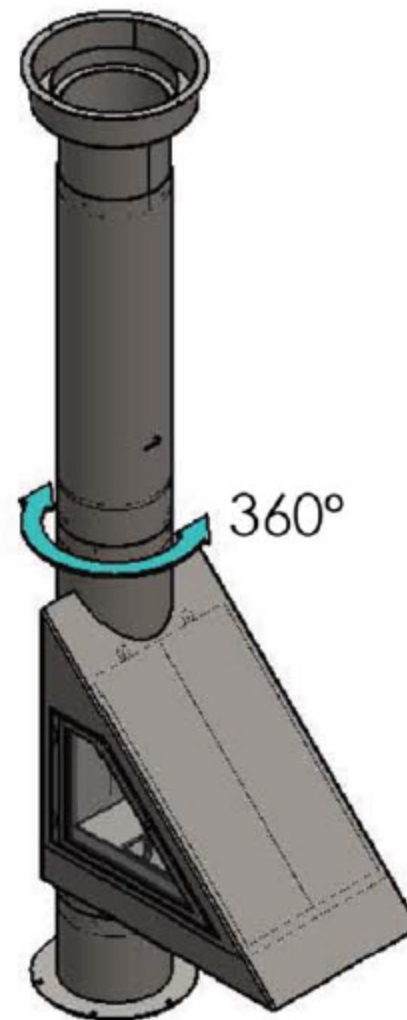

Metallic 2700

STOGER Metallic 1000

STOGER Metallic 650

2500-2700

209,2

13

400

194,3

465,9

$\varnothing 202$

255

STOGER Metallic 1020

STOGER Metallic 650Q

www.stoger.pl

STOGER Metallic 5530

- for wood / log 50cm
- dim: 55cmx30cmx...
- hanging and rotating 360°
- double face - glass
- side door
- front: painted steel, black glass or mirrc

STOGER Metallic 4030

- for wood / log 33cm
- dim: 40cmx30cmx...
- hanging and rotating 360°
- Double face- glass
- door on the side
- Front painted steel, black glass or mirror

STOGER Metallic 2500

- gas
- cylindar steel burner
- P: 5-6kw
- Ø25cm

STOGER Metallic 5500

- for wood / Log 50cm
- dim: 55cmx30cmx...
- Hangig or self standing with glass

STOGER Metallic 3340

- for wood / log 33-40cm
- rotating 360°
- double face – glass
- door on the side
- cast iron body