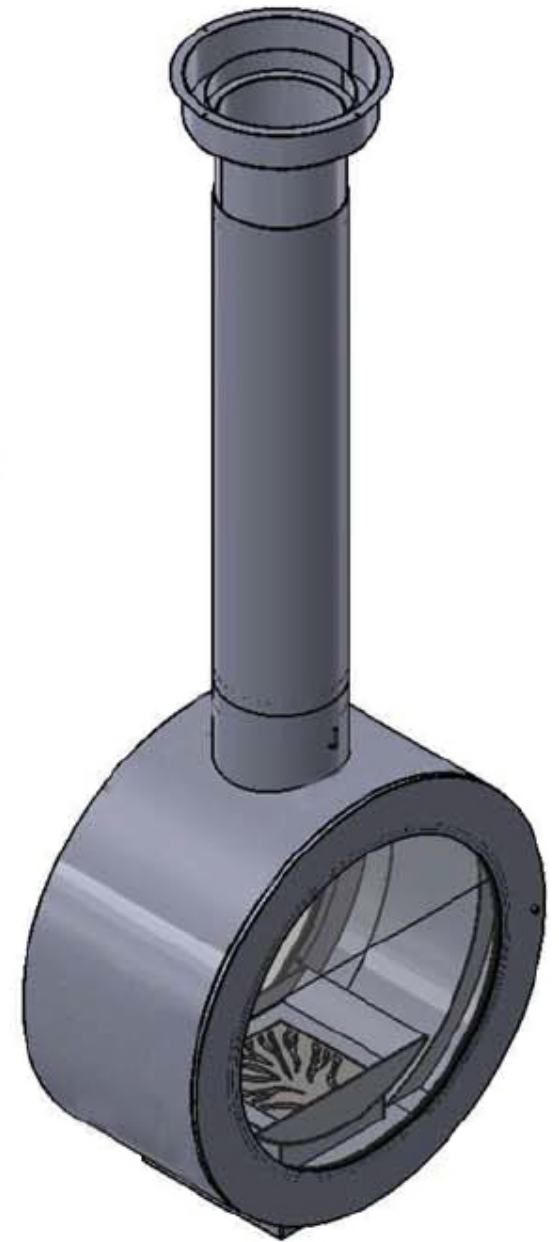

Metallic 2700

STOGER Metallic 1000

STOGER Metallic 650

2500-2700

209,2

13

400

194,3

465,9

$\varnothing 202$

255

STOGER Metallic 1020

STOGER Metallic 650Q

www.stoger.pl

STOGER Metallic 5530

- for wood / log 50cm
- dim: 55cmx30cmx...
- hanging and rotating 360°
- double face - glass
- side door
- front: painted steel, black glass or mirrc

STOGER Metallic 4030

- for wood / log 33cm
- dim: 40cmx30cmx...
- hanging and rotating 360°
- Double face- glass
- door on the side
- Front painted steel, black glass or mirror

STOGER Metallic 2500

- gas
- cylindar steel burner
- P: 5-6kw
- Ø25cm

STOGER Metallic 5500

- for wood / Log 50cm
- dim: 55cmx30cmx...
- Hangig or self standing with glass

STOGER Metallic 3340

- for wood / log 33-40cm
- rotating 360°
- double face – glass
- door on the side
- cast iron body