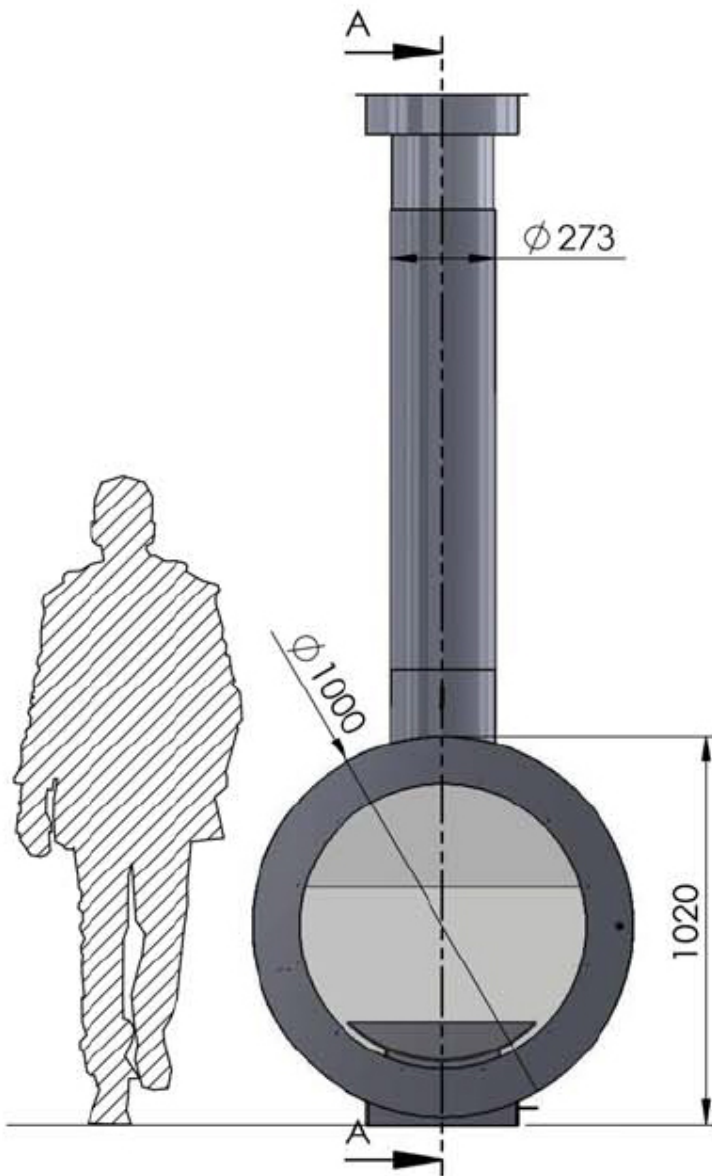

465,9

$\varnothing 202$

255

STOGER Metallic 1020

STOGER Metallic 650Q

www.stoger.pl

STOGER Metallic 5530

- for wood / log 50cm
- dim: 55cmx30cmx...
- hanging and rotating 360°
- double face - glass
- side door
- front: painted steel, black glass or mirrc

STOGER Metallic 4030

- for wood / log 33cm
- dim: 40cmx30cmx...
- hanging and rotating 360°
- Double face- glass
- door on the side
- Front painted steel, black glass or mirror

STOGER Metallic 2500

- gas
- cylindar steel burner
- P: 5-6kw
- Ø25cm

STOGER Metallic 5500

- for wood / Log 50cm
- dim: 55cmx30cmx...
- Hangig or self standing with glass

STOGER Metallic 3340

- for wood / log 33-40cm
- rotating 360°
- double face – glass
- door on the side
- cast iron body

STOGER
Metallic 2580

central fireplaces

central fireplaces

central fireplaces

central fireplaces

STOGER Metallic 5530 (naścienny)

- for wood / log 50cm
- dim: 55cmx30cmx170cm
- wall mounted
- Double face - glass
- front door