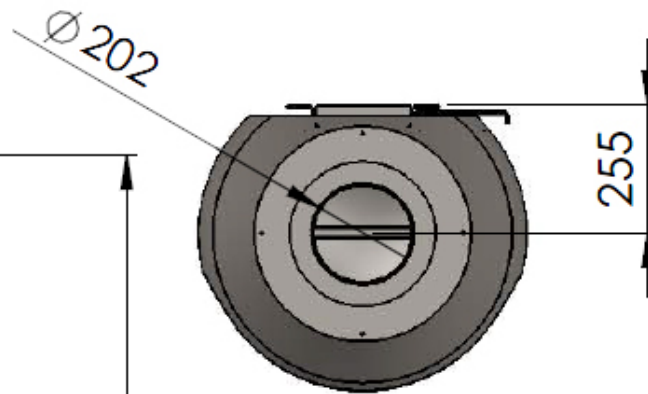

465,9

$\varnothing 202$

255

STOGER Metallic 1020

STOGER Metallic 650Q

www.stoger.pl

STOGER Metallic 5530

- for wood / log 50cm
- dim: 55cmx30cmx...
- hanging and rotating 360°
- double face - glass
- side door
- front: painted steel, black glass or mirrc

STOGER Metallic 4030

- for wood / log 33cm
- dim: 40cmx30cmx...
- hanging and rotating 360°
- Double face- glass
- door on the side
- Front painted steel, black glass or mirror

STOGER Metallic 2500

- gas
- cylindar steel burner
- P: 5-6kw
- Ø25cm

STOGER Metallic 5500

- for wood / Log 50cm
- dim: 55cmx30cmx...
- Hangig or self standing with glass

STOGER Metallic 3340

- for wood / log 33-40cm
- rotating 360°
- double face – glass
- door on the side
- cast iron body