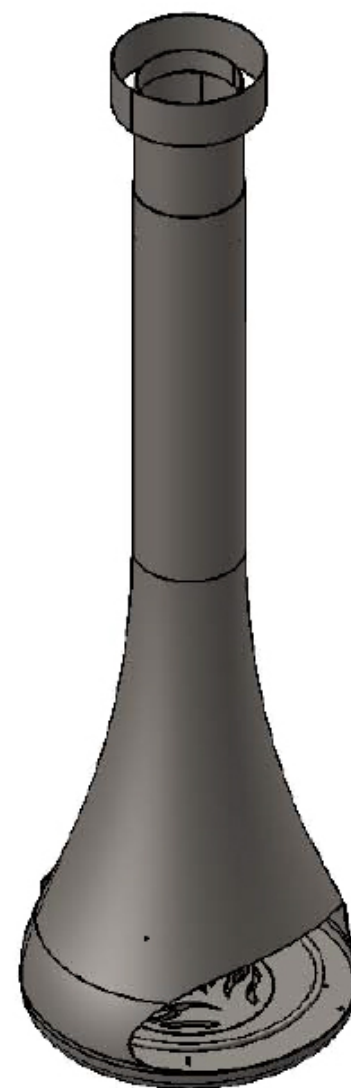

seria
FUTURE II

www.stoger.pl

STOGER

Metallic 500

air frais

STOGER Metallic 800

air frais

STOGER

Metallic 2700

STOGER Metallic 1000

STOGER Metallic 650

2500-2700

209,2

13

400

194,3

465,9

$\varnothing 202$

255

STOGER Metallic 1020

STOGER Metallic 650Q

www.stoger.pl

STOGER Metallic 5530

- for wood / log 50cm
- dim: 55cmx30cmx...
- hanging and rotating 360°
- double face - glass
- side door
- front: painted steel, black glass or mirrc

STOGER Metallic 4030

- for wood / log 33cm
- dim: 40cmx30cmx...
- hanging and rotating 360°
- Double face- glass
- door on the side
- Front painted steel, black glass or mirror

STOGER Metallic 2500

- gas
- cylindar steel burner
- P: 5-6kw
- Ø25cm