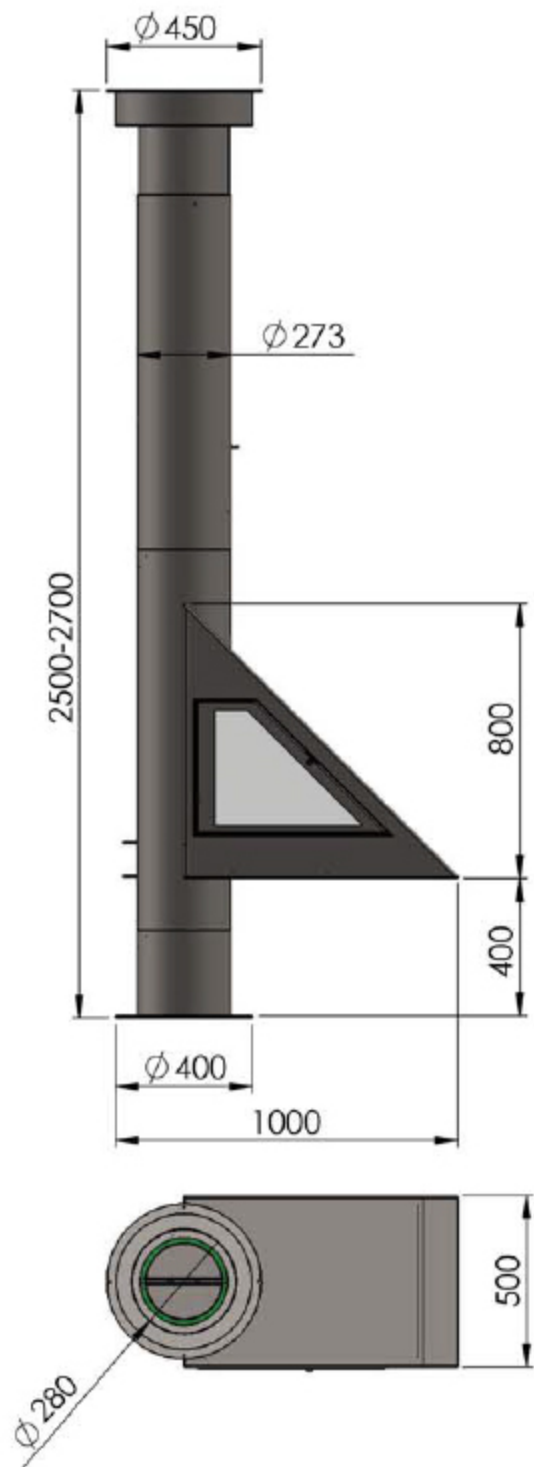

Metallic 2700

STOGER Metallic 1000

STOGER Metallic 650

2500-2700

209,2

13

400

194,3

465,9

$\varnothing 202$

255

STOGER Metallic 1020

STOGER Metallic 650Q

www.stoger.pl

STOGER Metallic 5530

- for wood / log 50cm
- dim: 55cmx30cmx...
- hanging and rotating 360°
- double face - glass
- side door
- front: painted steel, black glass or mirrc

STOGER Metallic 4030

- for wood / log 33cm
- dim: 40cmx30cmx...
- hanging and rotating 360°
- Double face- glass
- door on the side
- Front painted steel, black glass or mirror

STOGER Metallic 2500

- gas
- cylindar steel burner
- P: 5-6kw
- Ø25cm

STOGER Metallic 5500

- for wood / Log 50cm
- dim: 55cmx30cmx...
- Hangig or self standing with glass

STOGER Metallic 3340

- for wood / log 33-40cm
- rotating 360°
- double face – glass
- door on the side
- cast iron body