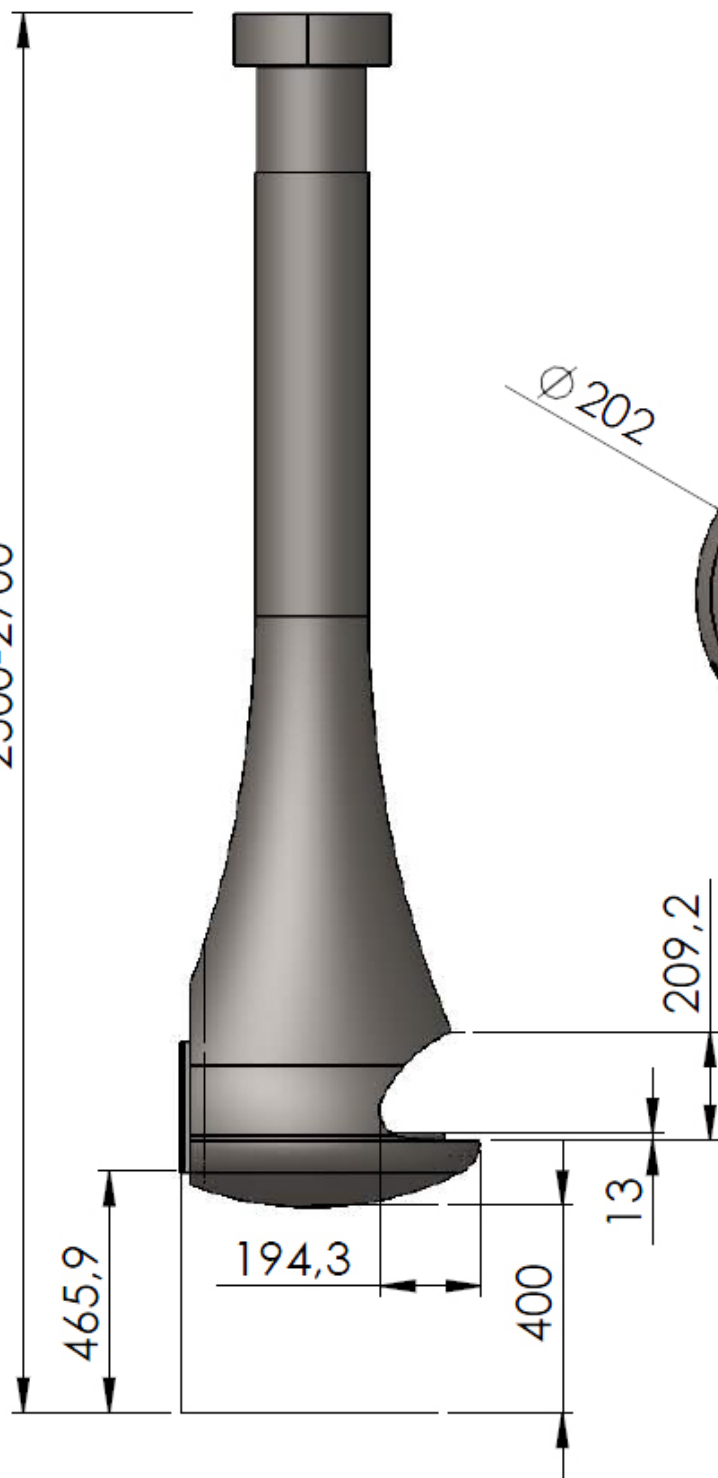

Metallic 2700

STOGER Metallic 1000

STOGER Metallic 650

2500-2700

209,2

13

400

194,3

465,9

$\varnothing 202$

255

STOGER Metallic 1020

STOGER Metallic 650Q

www.stoger.pl

STOGER Metallic 5530

- for wood / log 50cm
- dim: 55cmx30cmx...
- hanging and rotating 360°
- double face - glass
- side door
- front: painted steel, black glass or mirrc

STOGER Metallic 4030

- for wood / log 33cm
- dim: 40cmx30cmx...
- hanging and rotating 360°
- Double face- glass
- door on the side
- Front painted steel, black glass or mirror

STOGER Metallic 2500

- gas
- cylindar steel burner
- P: 5-6kw
- Ø25cm

STOGER Metallic 5500

- for wood / Log 50cm
- dim: 55cmx30cmx...
- Hangig or self standing with glass

STOGER Metallic 3340

- for wood / log 33-40cm
- rotating 360°
- double face – glass
- door on the side
- cast iron body