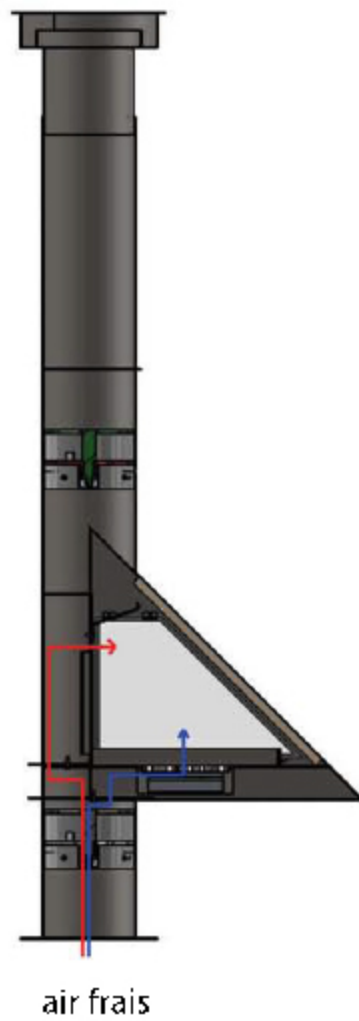

Metallic 2700

STOGER Metallic 1000

STOGER Metallic 650

2500-2700

209,2

13

400

194,3

465,9

$\varnothing 202$

255

STOGER Metallic 1020

STOGER Metallic 650Q

www.stoger.pl

STOGER Metallic 5530

- for wood / log 50cm
- dim: 55cmx30cmx...
- hanging and rotating 360°
- double face - glass
- side door
- front: painted steel, black glass or mirrc

STOGER Metallic 4030

- for wood / log 33cm
- dim: 40cmx30cmx...
- hanging and rotating 360°
- Double face- glass
- door on the side
- Front painted steel, black glass or mirror

STOGER Metallic 2500

- gas
- cylindar steel burner
- P: 5-6kw
- Ø25cm

STOGER Metallic 5500

- for wood / Log 50cm
- dim: 55cmx30cmx...
- Hangig or self standing with glass

STOGER Metallic 3340

- for wood / log 33-40cm
- rotating 360°
- double face – glass
- door on the side
- cast iron body