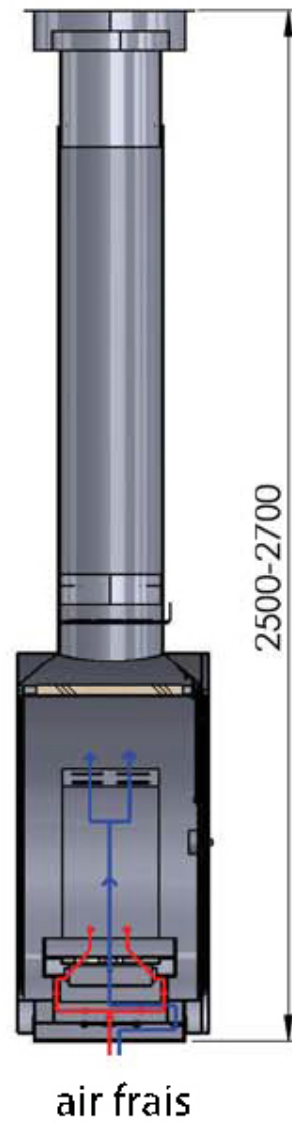

Metallic 2700

STOGER Metallic 1000

STOGER Metallic 650

2500-2700

209,2

13

400

194,3

465,9

$\varnothing 202$

255

STOGER Metallic 1020

STOGER Metallic 650Q

www.stoger.pl

STOGER Metallic 5530

- for wood / log 50cm
- dim: 55cmx30cmx...
- hanging and rotating 360°
- double face - glass
- side door
- front: painted steel, black glass or mirrc

STOGER Metallic 4030

- for wood / log 33cm
- dim: 40cmx30cmx...
- hanging and rotating 360°
- Double face- glass
- door on the side
- Front painted steel, black glass or mirror

STOGER Metallic 2500

- gas
- cylindar steel burner
- P: 5-6kw
- Ø25cm

STOGER Metallic 5500

- for wood / Log 50cm
- dim: 55cmx30cmx...
- Hangig or self standing with glass

STOGER Metallic 3340

- for wood / log 33-40cm
- rotating 360°
- double face – glass
- door on the side
- cast iron body