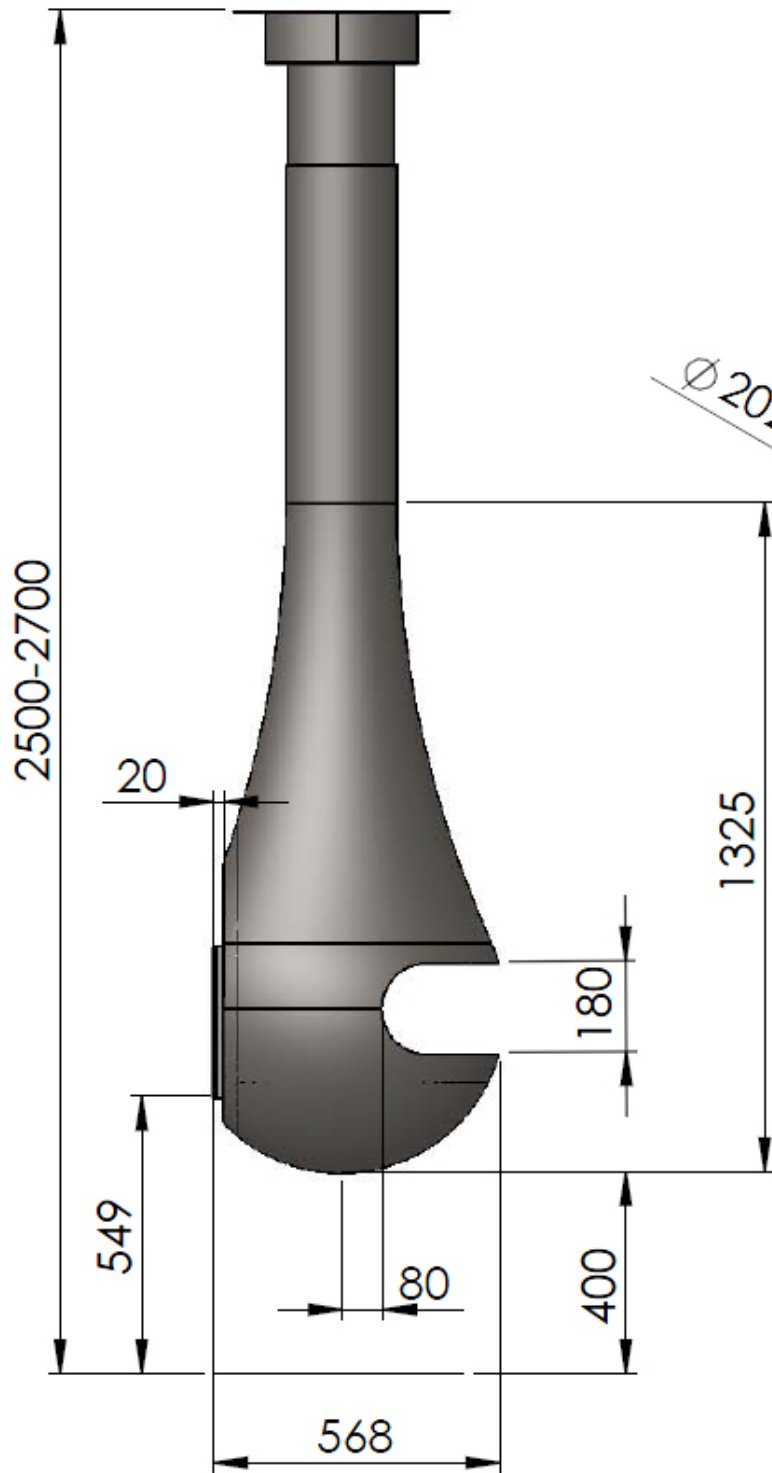

Metallic 2700

STOGER Metallic 1000

STOGER Metallic 650

2500-2700

209,2

13

400

194,3

465,9

$\varnothing 202$

255

STOGER Metallic 1020

STOGER Metallic 650Q

www.stoger.pl

STOGER Metallic 5530

- for wood / log 50cm
- dim: 55cmx30cmx...
- hanging and rotating 360°
- double face - glass
- side door
- front: painted steel, black glass or mirrc

STOGER Metallic 4030

- for wood / log 33cm
- dim: 40cmx30cmx...
- hanging and rotating 360°
- Double face- glass
- door on the side
- Front painted steel, black glass or mirror

STOGER Metallic 2500

- gas
- cylindar steel burner
- P: 5-6kw
- Ø25cm

STOGER Metallic 5500

- for wood / Log 50cm
- dim: 55cmx30cmx...
- Hangig or self standing with glass

STOGER Metallic 3340

- for wood / log 33-40cm
- rotating 360°
- double face – glass
- door on the side
- cast iron body