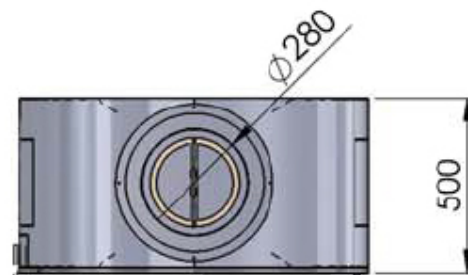

465,9

$\varnothing 202$

255

STOGER Metallic 1020

STOGER Metallic 650Q

www.stoger.pl

STOGER Metallic 5530

- for wood / log 50cm
- dim: 55cmx30cmx...
- hanging and rotating 360°
- double face - glass
- side door
- front: painted steel, black glass or mirrc

STOGER Metallic 4030

- for wood / log 33cm
- dim: 40cmx30cmx...
- hanging and rotating 360°
- Double face- glass
- door on the side
- Front painted steel, black glass or mirror

STOGER Metallic 2500

- gas
- cylindar steel burner
- P: 5-6kw
- Ø25cm